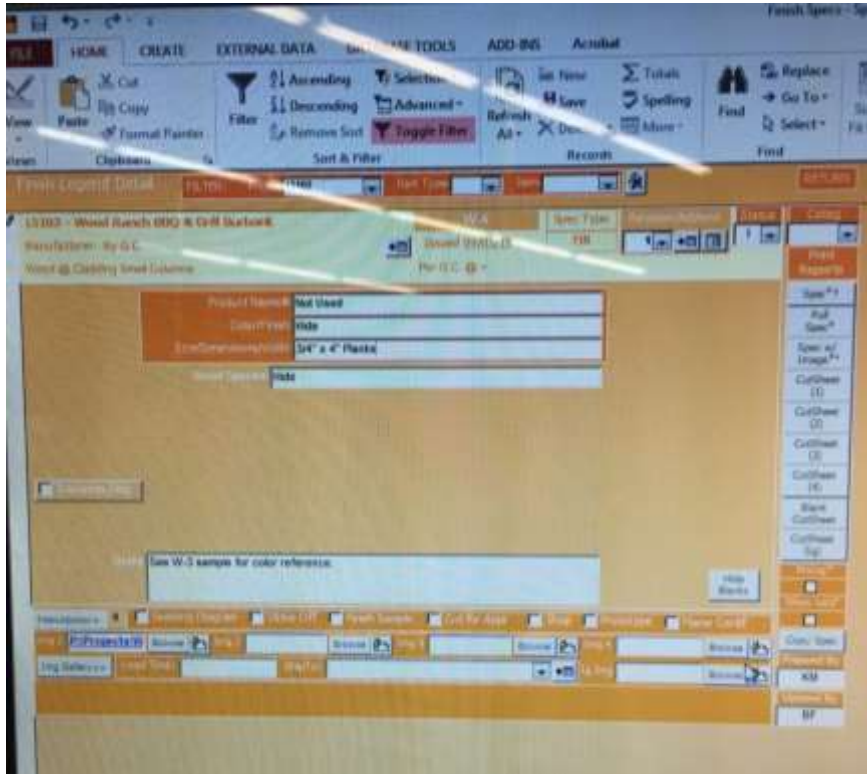

PHOTOS: Working on spec revisions on the Spexx software under Delta 1 for Wood Ranch in Burbank for all table top specs, based on the Item Schedule seen below. Updating the specs in the system, creating a PDF copy and highlighting all the changes and revisions made on the PDF spec.